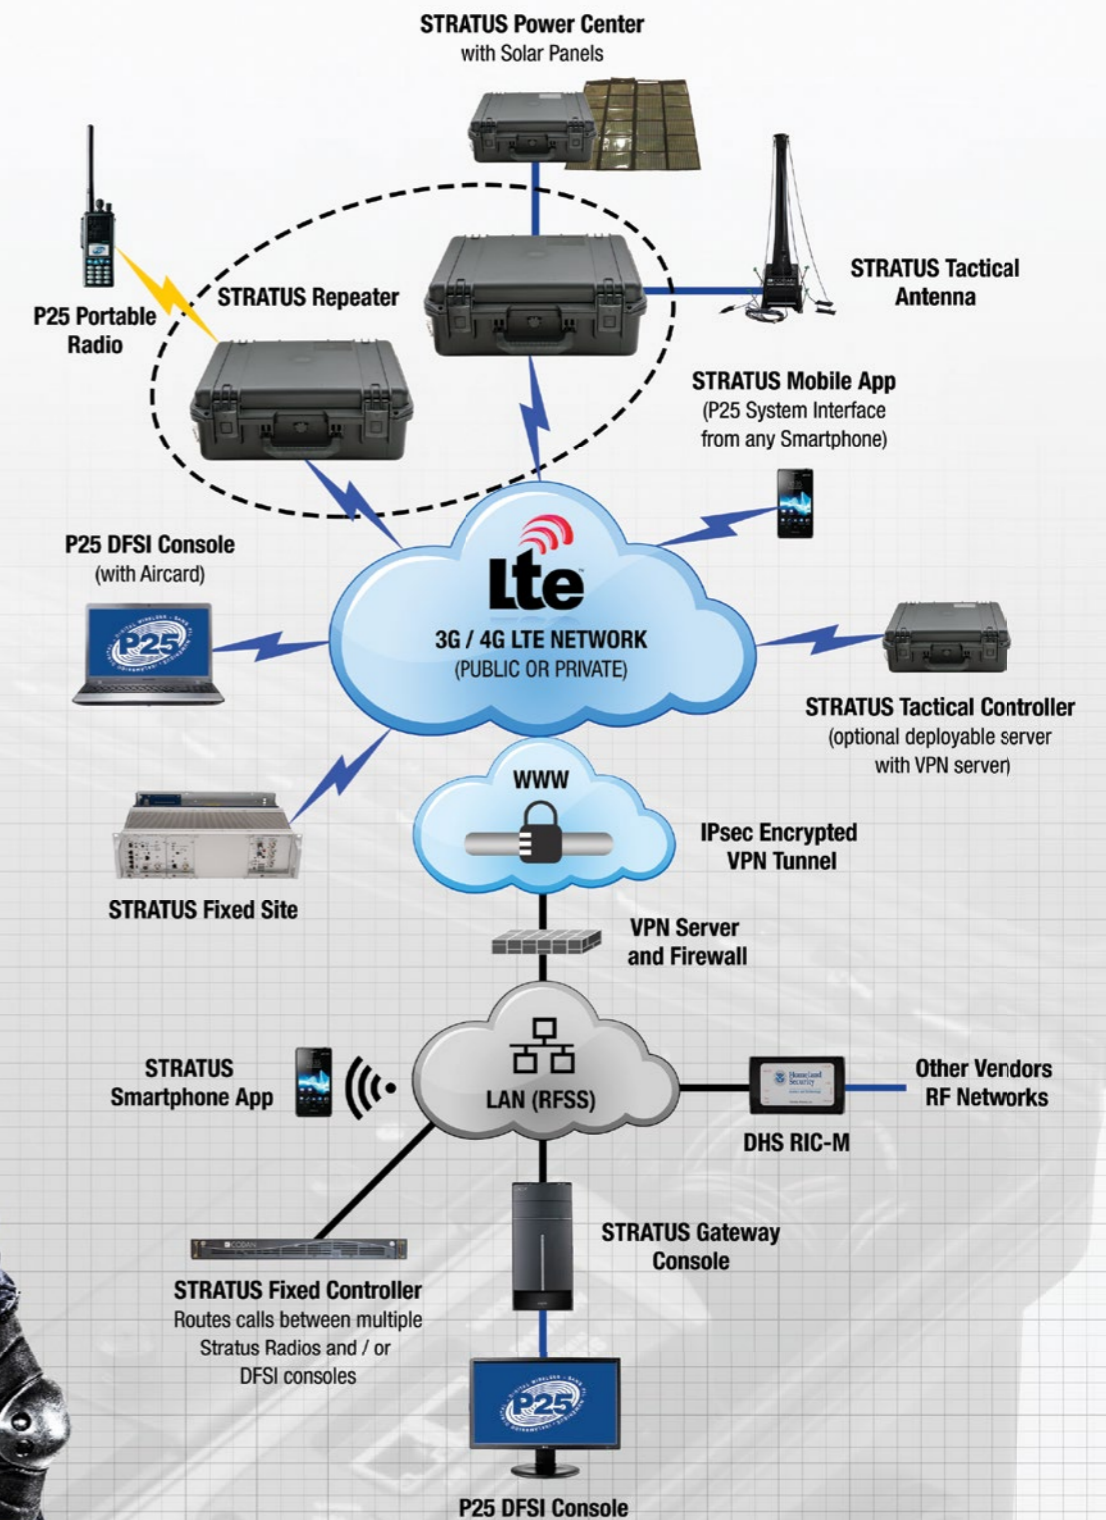

In just minutes you can deploy a Stratus network solution consisting of a Stratus Repeater, Power Center and Rapid Antenna. The Stratus network automatically establishes connections with P25 subscribers, Smartphones (with the Stratus app), the Stratus Controller and P25 DFSI consoles ensuring your teams are all kept in the loop.

P25 WIDE AREA COVERAGE

Provides reliable P25 network connectivity anywhere with cellular coverage on all major telecommunications networks, ensuring you're never isolated from the network

P25 & PROPRIETARY NETWORK INTEGRATION

The open standard P25 interface enables interoperability with P25 vendor subscribers and integration into any proprietary analog or P25 network.

FIXED SITE SAVINGS

Save on the costs of leased lines and T1 connections for fixed site repeaters and base stations with the Stratus Fixed site.

DOUBLE ENCRYPTION

Provides double encryption with P25 AES-DES and a highly secure VPN connection into your local area connection

QUICK DEPLOYMENT

The Stratus Repeater, Power Center and Rapid Antenna are optimized for transportability, with a complete Stratus network deployable within five minutes

STRATUS NETWORK CONFIGURATION

LEGEND

- --- P25 Multicast capability
- ⚡ 3G / 4G LTE signal with DFSI through VPN
- ⚡ P25 Common Air Interface RF signal
- Network IP connection with DFSI
- Other type of connection